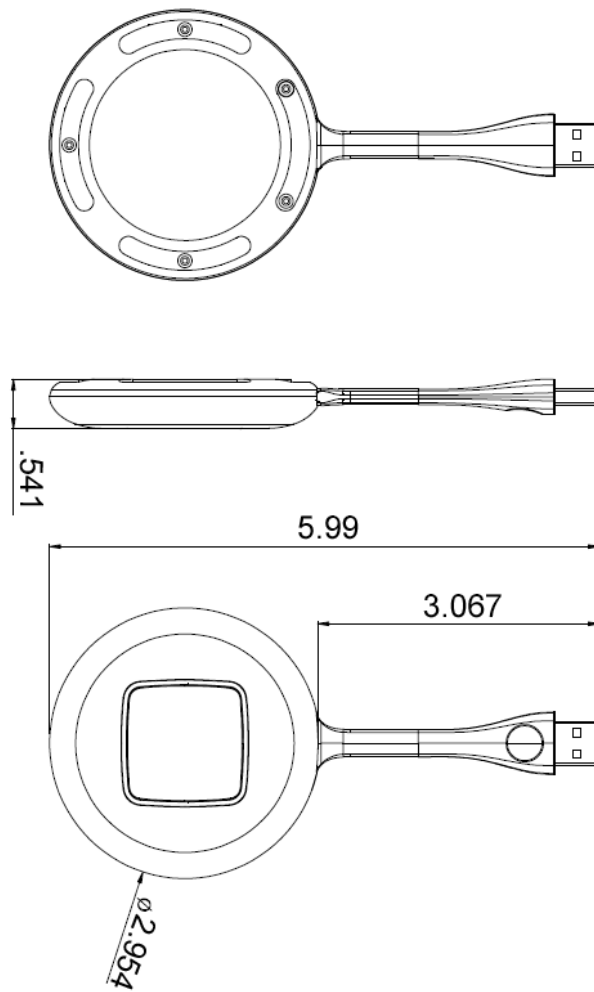

Number of Dongles Connected to a Display Simultaneously	1~8 (an industrial router is required when connecting more than 8 dongles simultaneously)
Number of Screens Projected Simultaneously	1~4
Wireless Speed	Transmitter side: 300Mbps
Wireless Transmission Protocol	IEEE 802.11 a/g/n/ac
Frequency Band	2.4G/5G
Encryption	AES
Authentication Protocol	WPA2 PSK
Dimensions(L*W*H) (inch)	5.990 X 2.954 X 0.541

Dimensions

If you have any questions regarding our products, please visit us at www.displays2go.com or contact our customer service at 1-844-221-3393.